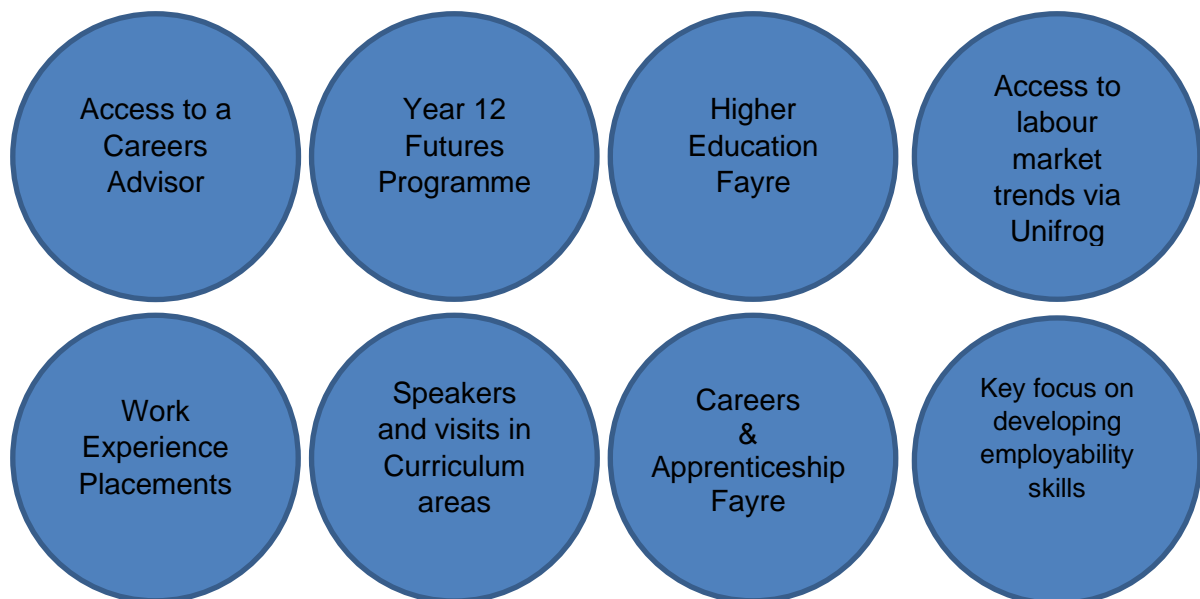

Gatsby Charitable Foundation's Benchmarks:

At St John Rigby College, we are pleased that we are already meeting the key features of the Gatsby Benchmarks as evidenced below:

We are continually looking at ways in which we can further develop our already outstanding careers provision through meeting and exceeding the national benchmarks above. We know that by doing this we will ensure that we raise the aspirations of all the students with whom we work. This whole College approach is led by Karl Walton, Senior Tutor.