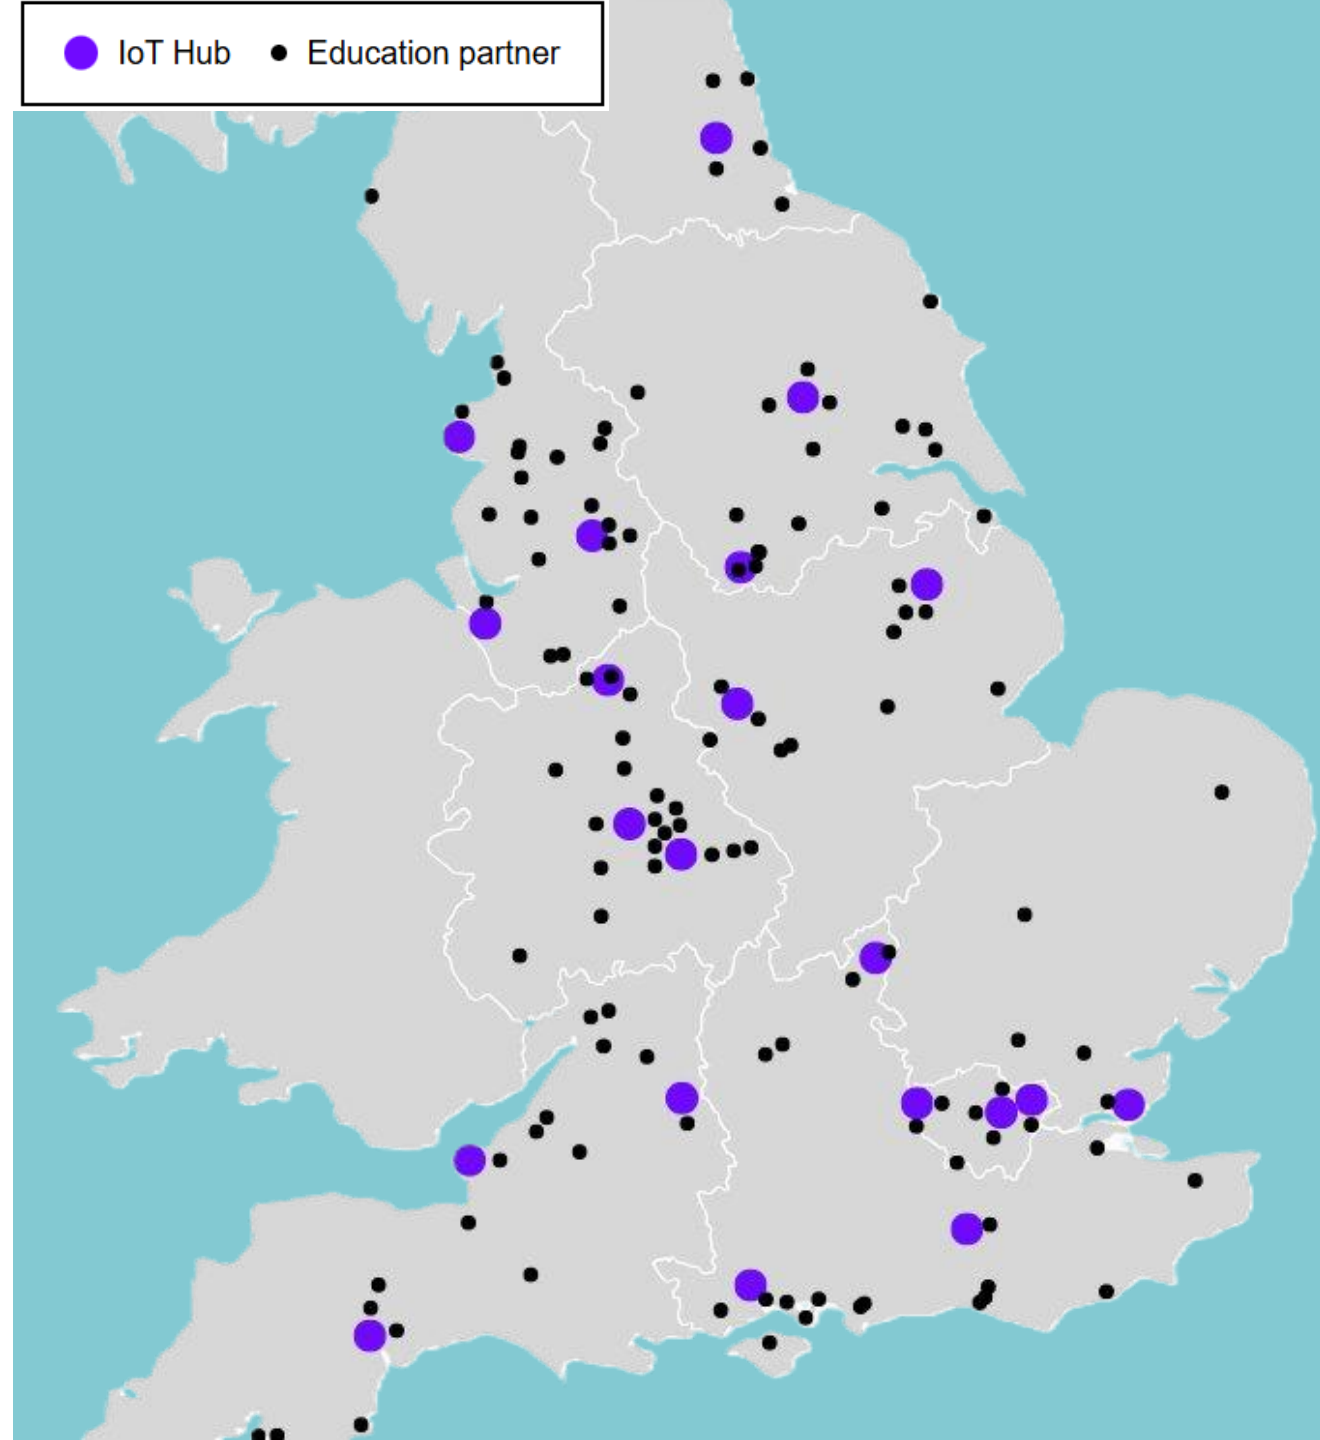

What is an Institute of Technology (IoT)?

- + Network of colleges, universities and employers working together
- + World-class technical education & training in STEM-based subjects
- + Designed to fast-track you into local jobs
- + Specialising in:

construction, engineering, computing, creative media, business and health